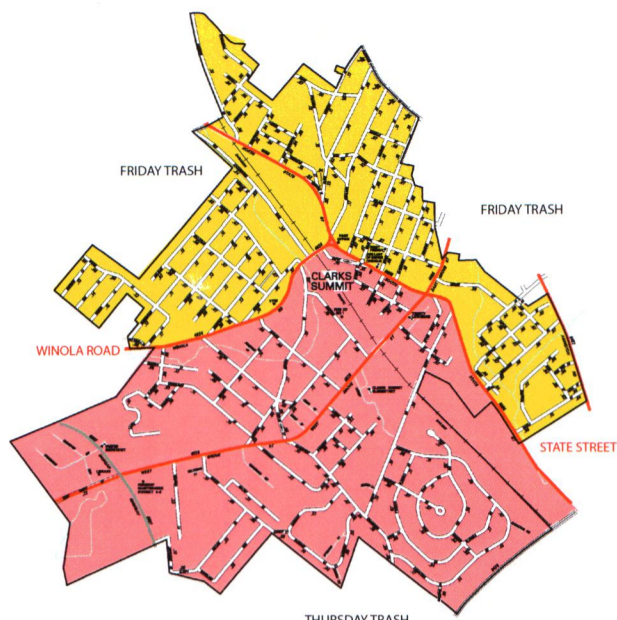

CLARKS SUMMIT BOROUGH WASTE AND RECYCLING COLLECTION

RECYCLING COLLECTION CHANGES TO EVERY OTHER WEEK MARCH 5, 2020

Trash Collection (No change in service)

Trash is collected one (1) time per week on your normal day, Thursday or Friday, depending on where you live in the Borough. Trash should be placed out the evening before scheduled collection date.

Single-Stream Recycling Collection

Starting Thursday, March 5, 2020, Clarks Summit Borough recycling collection is changing to one time every other week collection. Please follow the calendar and zone map to follow the schedule for curbside recycling collection. Recyclables should be placed out the night before your scheduled collection day.

Clarks Summit Borough offers "single-stream" recycling program. Everything that your household recycles will now go in the same container. **No need to separate papers, metals, cardboard, glass and plastics, etc.**

J. P. Mascaro & Sons will pick up recyclables every other week on

Thursday or Friday with a separate truck that collects recyclables, the truck will only collect recyclables during collection. This truck has a compactor, so more recycling material will fit in allowing for more efficiency.

Thursday **Red** trash zone
Friday **Yellow** trash zone

March 2020	April	May	June
Su M Tu W Th F Sa 1 2 3 4 5 6 7 8 9 10 11 12 13 14 15 16 17 18 19 20 21 22 23 24 25 26 27 28 29 30 31	Su M Tu W Th F Sa 1 2 3 4 5 6 7 8 9 10 11 12 13 14 15 16 17 18 19 20 21 22 23 24 25 26 27 28 29 30	Su M Tu W Th F Sa 1 2 3 4 5 6 7 8 9 10 11 12 13 14 15 16 17 18 19 20 21 22 23 24 25 26 27 28 29 30 31	Su M Tu W Th F Sa 1 2 3 4 5 6 7 8 9 10 11 12 13 14 15 16 17 18 19 20 21 22 23 24 25 26 27 28 29 30
July	August	September	October
Su M Tu W Th F Sa 1 2 3 4 5 6 7 8 9 10 11 12 13 14 15 16 17 18 19 20 21 22 23 24 25 26 27 28 29 30 31	Su M Tu W Th F Sa 1 2 3 4 5 6 7 8 9 10 11 12 13 14 15 16 17 18 19 20 21 22 23 24 25 26 27 28 29 30 31	Su M Tu W Th F Sa 1 2 3 4 5 6 7 8 9 10 11 12 13 14 15 16 17 18 19 20 21 22 23 24 25 26 27 28 29 30	Su M Tu W Th F Sa 1 2 3 4 5 6 7 8 9 10 11 12 13 14 15 16 17 18 19 20 21 22 23 24 25 26 27 28 29 30 31
November	December	Thursday Red recycle zone Friday Yellow recycle zone	
Su M Tu W Th F Sa 1 2 3 4 5 6 7 8 9 10 11 12 13 14 15 16 17 18 19 20 21 22 23 24 25 26 27 28 29 30	Su M Tu W Th F Sa 1 2 3 4 5 6 7 8 9 10 11 12 13 14 15 16 17 18 19 20 21 22 23 24 25 26 27 28 29 30 31