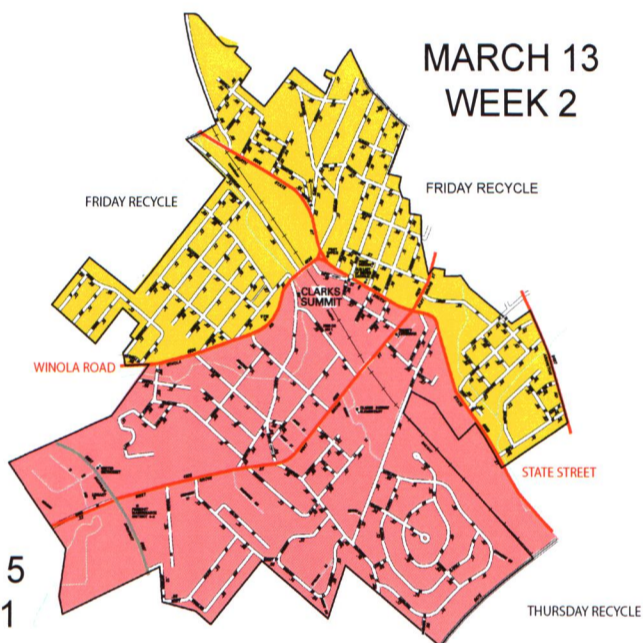

### Single-Stream Recycling Collection

Starting Thursday, March 5, 2020, Clarks Summit Borough recycling collection is changing to one time every other week collection. Please follow the calendar and zone map to follow the schedule for curbside recycling collection. Recyclables should be placed out the night before your scheduled collection day.

Clarks Summit Borough offers "single-stream" recycling program. Everything that your household recycles will now go in the same container. **No need to separate papers, metals, cardboard, glass and plastics, etc.**

Thursday **Red** trash zone  
Friday **Yellow** trash zone

March 2020	April	May	June
Su M Tu W Th F Sa 1 2 3 4 5 6 7 8 9 10 11 12 13 14 15 16 17 18 19 20 21 22 23 24 25 26 27 28 29 30 31	Su M Tu W Th F Sa 1 2 3 4 5 6 7 8 9 10 11 12 13 14 15 16 17 18 19 20 21 22 23 24 25 26 27 28 29 30	Su M Tu W Th F Sa 1 2 3 4 5 6 7 8 9 10 11 12 13 14 15 16 17 18 19 20 21 22 23 24 25 26 27 28 29 30 31	Su M Tu W Th F Sa 1 2 3 4 5 6 7 8 9 10 11 12 13 14 15 16 17 18 19 20 21 22 23 24 25 26 27 28 29 30
July	August	September	October
Su M Tu W Th F Sa 1 2 3 4 5 6 7 8 9 10 11 12 13 14 15 16 17 18 19 20 21 22 23 24 25 26 27 28 29 30 31	Su M Tu W Th F Sa 1 2 3 4 5 6 7 8 9 10 11 12 13 14 15 16 17 18 19 20 21 22 23 24 25 26 27 28 29 30 31	Su M Tu W Th F Sa 1 2 3 4 5 6 7 8 9 10 11 12 13 14 15 16 17 18 19 20 21 22 23 24 25 26 27 28 29 30	Su M Tu W Th F Sa 1 2 3 4 5 6 7 8 9 10 11 12 13 14 15 16 17 18 19 20 21 22 23 24 25 26 27 28 29 30 31
November	December	Thursday <b>Red</b> recycle zone Friday <b>Yellow</b> recycle zone	
Su M Tu W Th F Sa 1 2 3 4 5 6 7 8 9 10 11 12 13 14 15 16 17 18 19 20 21 22 23 24 25 26 27 28 29 30	Su M Tu W Th F Sa 1 2 3 4 5 6 7 8 9 10 11 12 13 14 15 16 17 18 19 20 21 22 23 24 25 26 27 28 29 30 31		